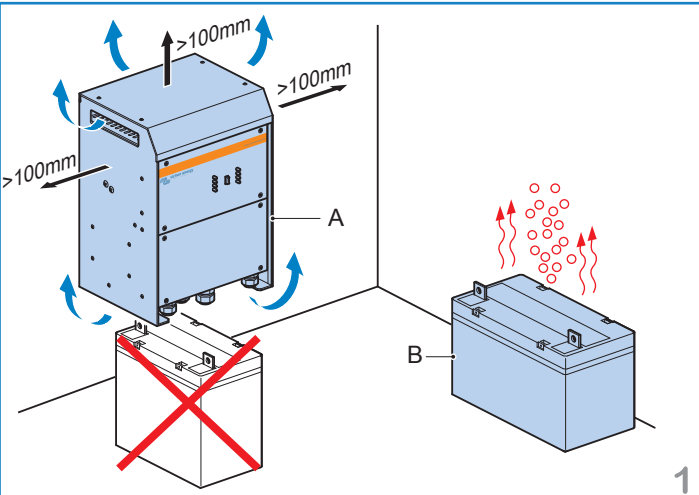

Quick Installation Guide

Quattro 24V 48V 5000VA 230Vac

www.victronenergy.com

Included

For fuse values: refer to the user manual

Not included