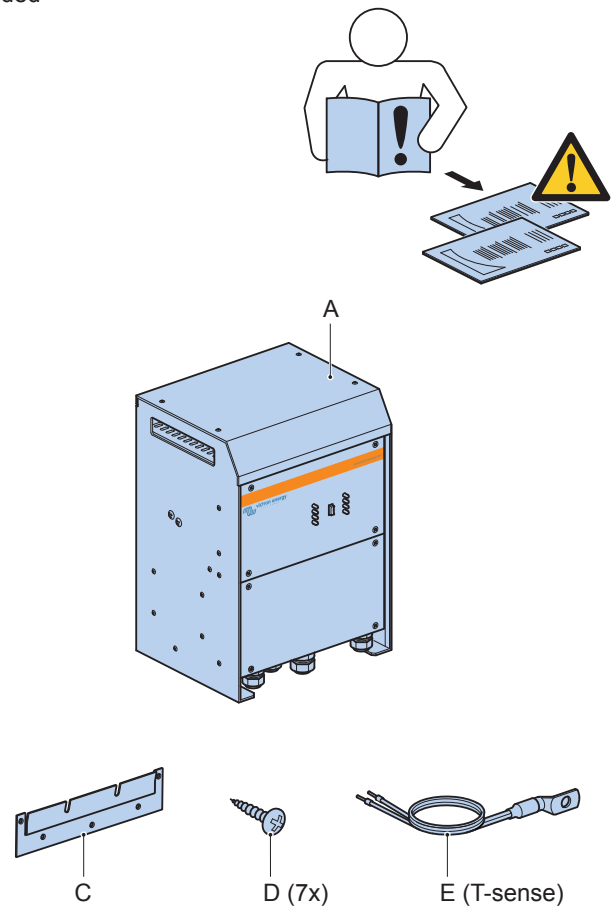

Quick Installation Guide

Quattro 24V 48V 5000VA 230Vac

www.victronenergy.com

Included

For fuse values: refer to the user manual

Not included