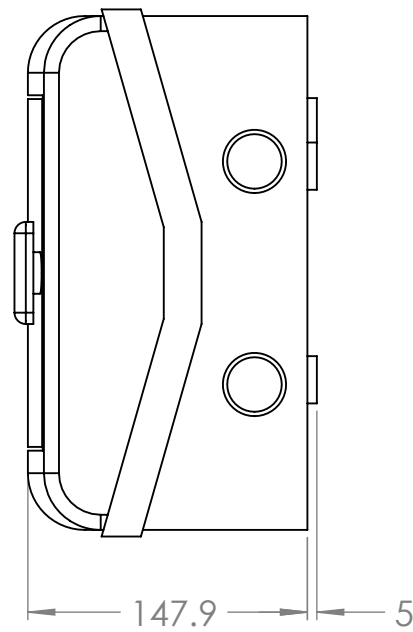

Dimension Drawing - Anti-islanding box
 RCD000300200 | Anti-islanding box 63A single and three phase

Dimensions in mm

victron energy
 BLUE POWER