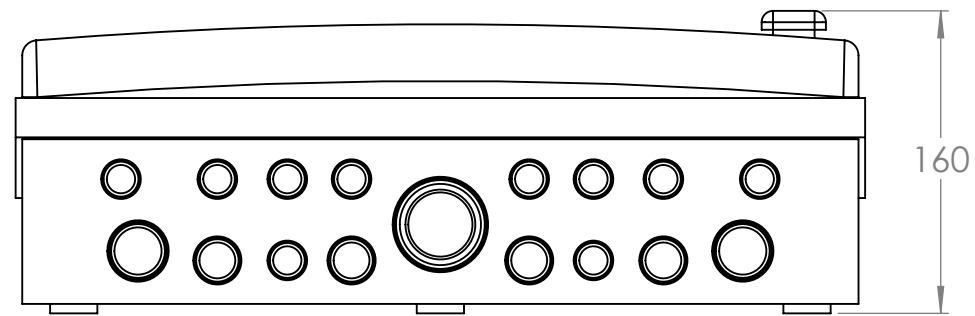

Dimension Drawing - Anti-islanding box
 RCD000300200 | Anti-islanding box 63A single and three phase

Dimensions in mm

victron energy
 BLUE POWER