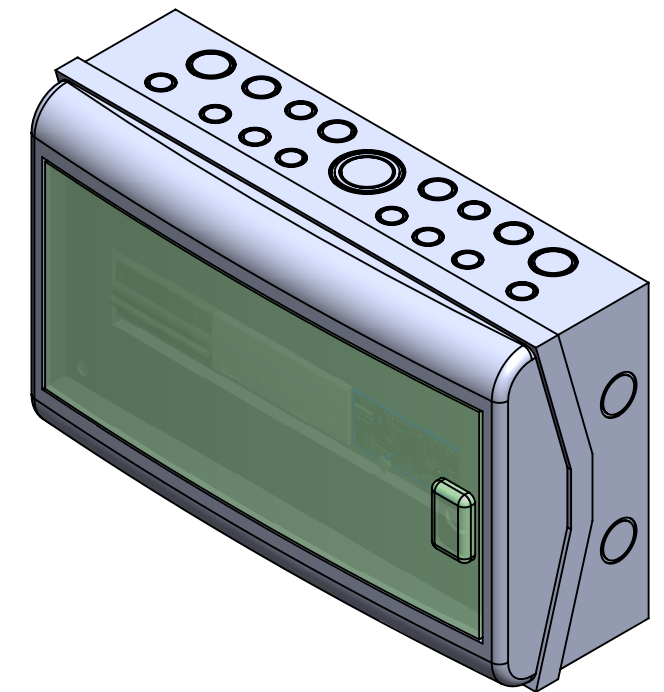

Dimension Drawing - Anti-islanding box
 RCD000300200 | Anti-islanding box 63A single and three phase

Dimensions in mm

victron energy
 BLUE POWER