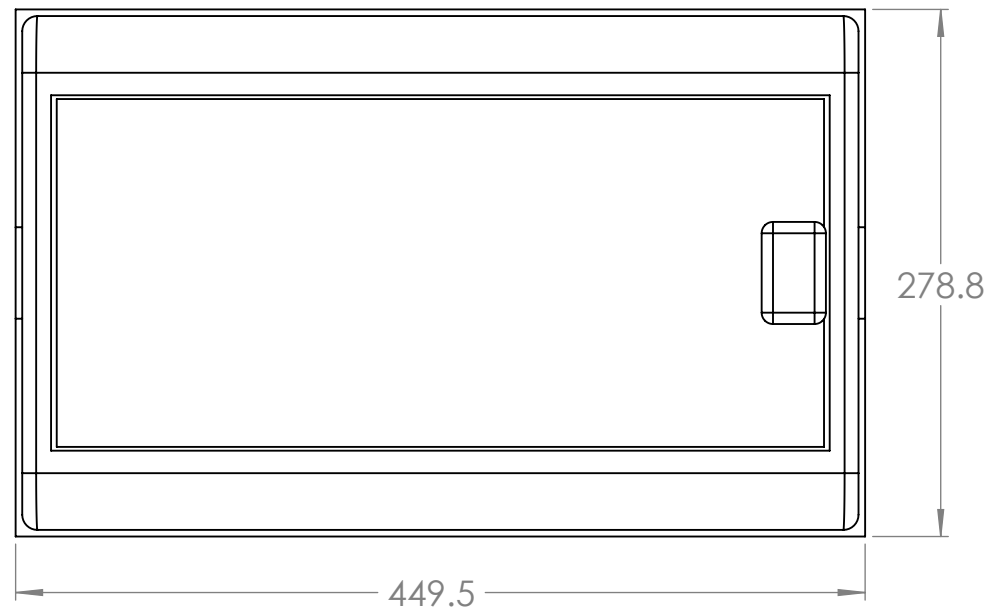

Dimension Drawing - Anti-islanding box
 RCD000300200 | Anti-islanding box 63A single and three phase

Dimensions in mm

victron energy
 BLUE POWER