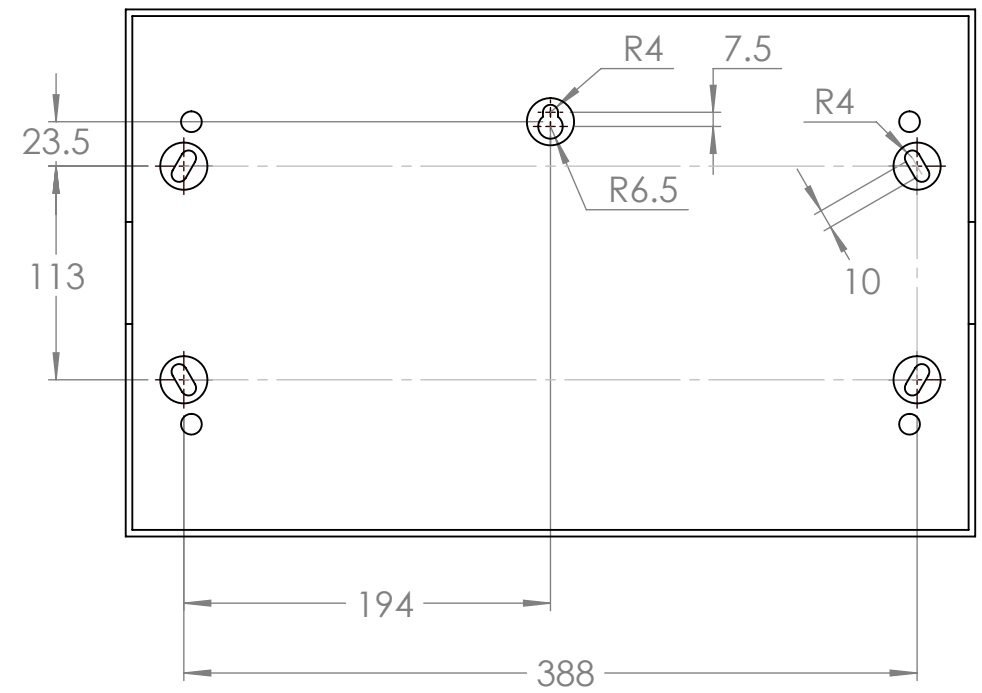

Dimension Drawing - Anti-islanding box
 RCD000300200 | Anti-islanding box 63A single and three phase

Dimensions in mm

victron energy
 BLUE POWER