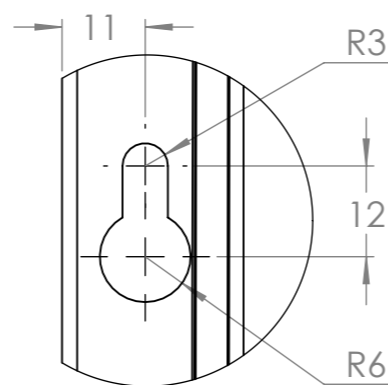

Dimension Drawing - SmartSolar MC4 charge controller	
SCC125060310	SmartSolar MPPT 250/60-MC4
SCC125060321	SmartSolar MPPT 250/60-MC4
SCC125070310	SmartSolar MPPT 250/70-MC4
SCC125070321	SmartSolar MPPT 250/70-MC4

DETAIL A
2x
SCALE 1:1

DETAIL B
2x
SCALE 1:1

Dimensions in mm