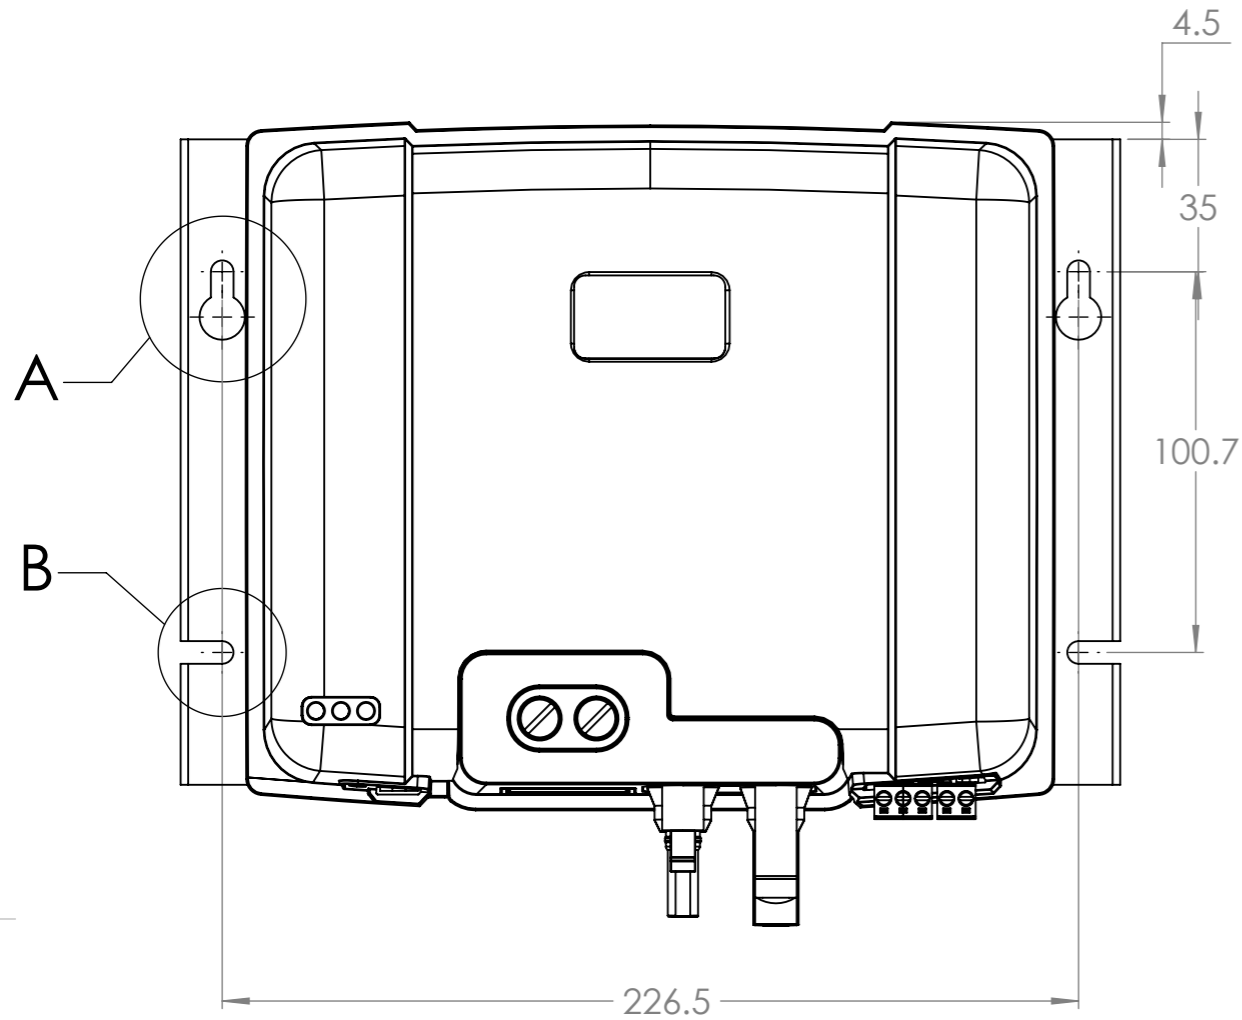

Dimension Drawing - SmartSolar MC4 charge controller	
SCC125060310	SmartSolar MPPT 250/60-MC4
SCC125060321	SmartSolar MPPT 250/60-MC4
SCC125070310	SmartSolar MPPT 250/70-MC4
SCC125070321	SmartSolar MPPT 250/70-MC4

DETAIL A
2x
SCALE 1:1

DETAIL B
2x
SCALE 1:1

Dimensions in mm