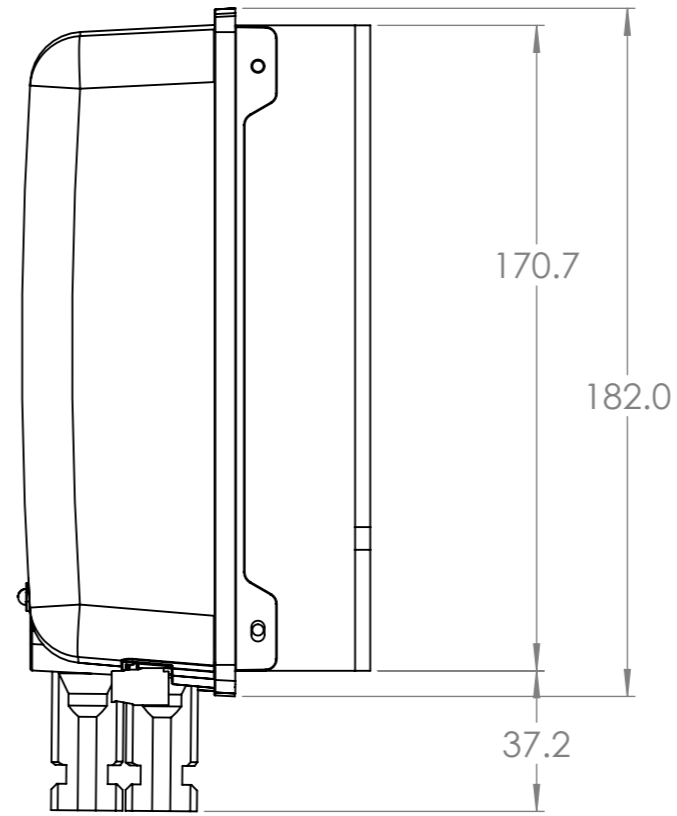

Dimension Drawing - SmartSolar MC4 charge controller	
SCC125060310	SmartSolar MPPT 250/60-MC4
SCC125060321	SmartSolar MPPT 250/60-MC4
SCC125070310	SmartSolar MPPT 250/70-MC4
SCC125070321	SmartSolar MPPT 250/70-MC4

DETAIL A
2x
SCALE 1:1

DETAIL B
2x
SCALE 1:1

Dimensions in mm