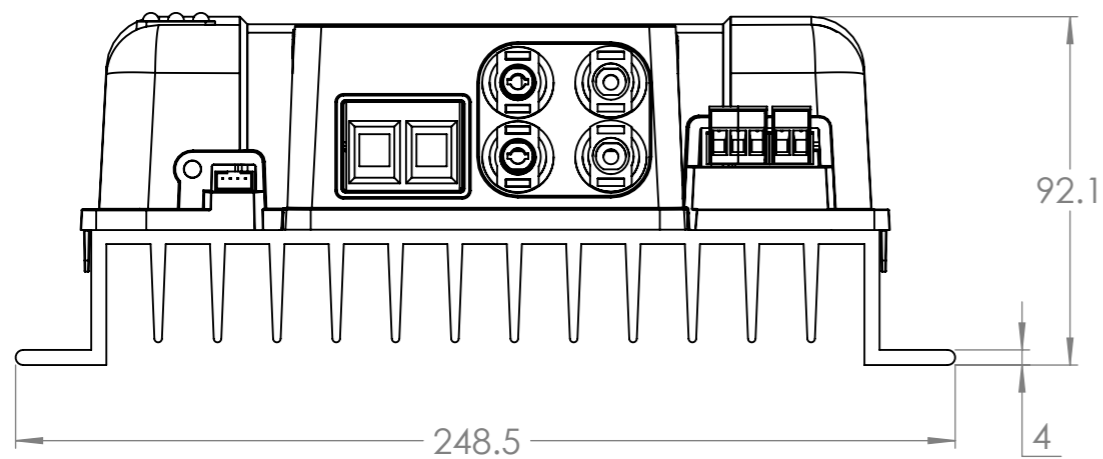

Dimension Drawing - SmartSolar MC4 charge controller	
SCC125060310	SmartSolar MPPT 250/60-MC4
SCC125060321	SmartSolar MPPT 250/60-MC4
SCC125070310	SmartSolar MPPT 250/70-MC4
SCC125070321	SmartSolar MPPT 250/70-MC4

DETAIL A
2x
SCALE 1:1

DETAIL B
2x
SCALE 1:1

Dimensions in mm