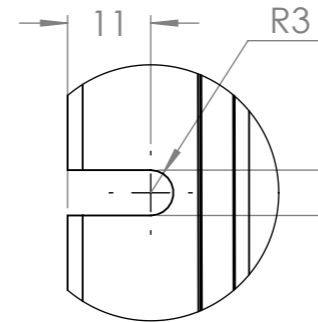

Dimension Drawing - SmartSolar MC4 charge controller	
SCC125060310	SmartSolar MPPT 250/60-MC4
SCC125060321	SmartSolar MPPT 250/60-MC4
SCC125070310	SmartSolar MPPT 250/70-MC4
SCC125070321	SmartSolar MPPT 250/70-MC4

DETAIL A
2x
SCALE 1:1

DETAIL B
2x
SCALE 1:1

Dimensions in mm